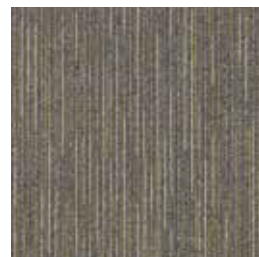

Firenze

Series

26R01+26R02

Color Sample

26R01

26R02

26R03

26R04

DAYU[®] Carpet

Firenze Series 佛罗伦萨

DAYU[®] Carpet
Your Floor is Art

26R03+26R04

Firenze
Series
佛罗伦萨

 **DAYU**® Carpet

Firenze Series

DAYU[®]
Carpet
Your Floor is Art

Firenze Series
佛罗伦萨

52x52mm

26R01

26R02

26R03

26R04

Style Name: Firenze
Face fibre: PP (丙纶)
Backing material: Bitumen
Size: 50x50cm

Slight color variation may occur from dye lot to dye lot